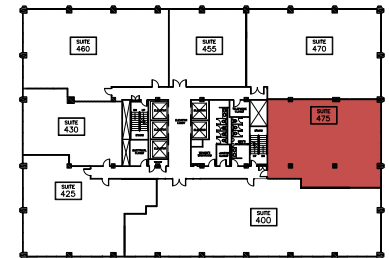

TEN
50
ONE

PERIMETER DRIVE
SCHAUMBURG

SUITE 475
2,336 RSF

MR MARC REALTY

Alan Raphaeli
847.330.1300
araphaeli@marcrealty.com