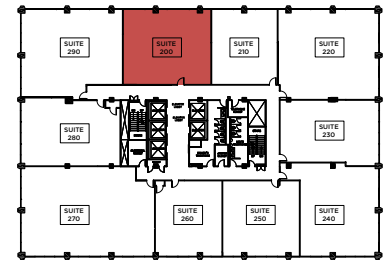

SUITE 200
1,656 RSF

MR MARC REALTY

Alan Raphaeli
847.330.1300
araphaeli@marcrealty.com