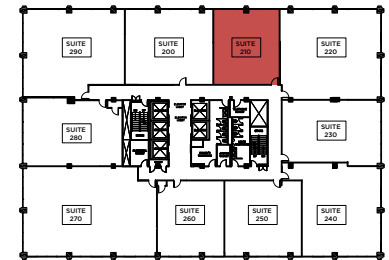

SUITE 210
1,242 RSF

MR MARC REALTY

Alan Raphaeli
847.330.1300
araphaeli@marcrealty.com