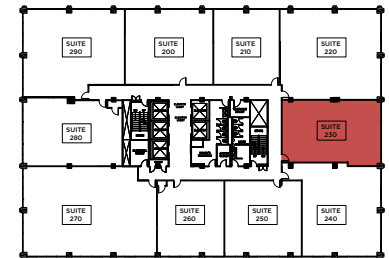

SUITE 230
1,558 RSF

MR MARC REALTY

Alan Raphaeli
847.330.1300
araphaeli@marcrealty.com