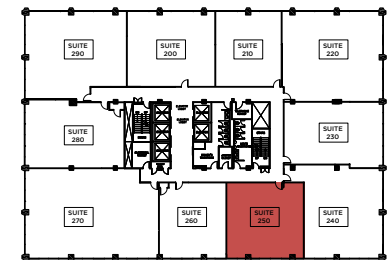

SUITE 250
1,444 RSF

MR MARC REALTY

Alan Raphaeli
847.330.1300
araphaeli@marcrealty.com