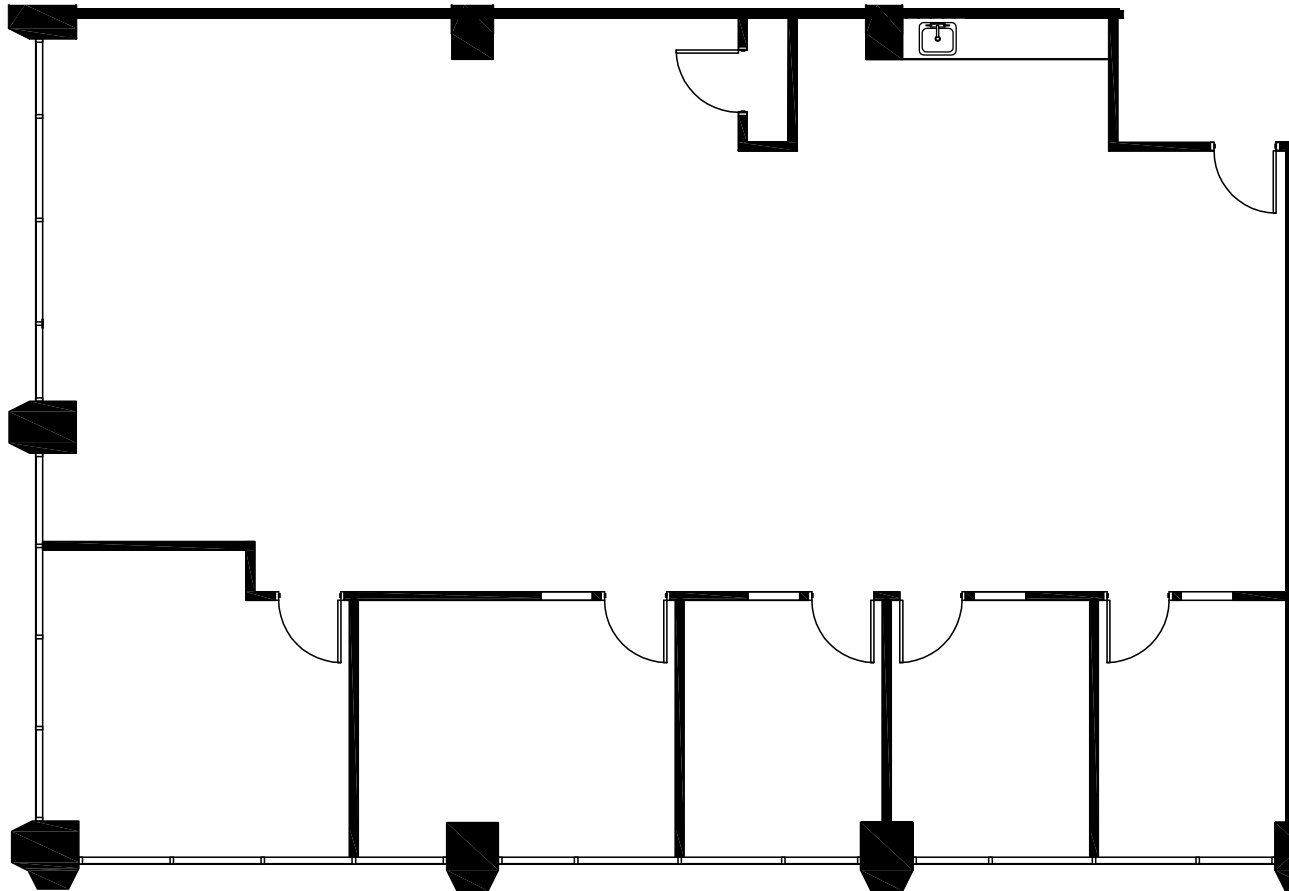

TEN
50
ONE

PERIMETER DRIVE
SCHAUMBURG

SUITE 270
2,898 RSF

MR MARC REALTY

Alan Raphaeli
847.330.1300
araphaeli@marcrealty.com