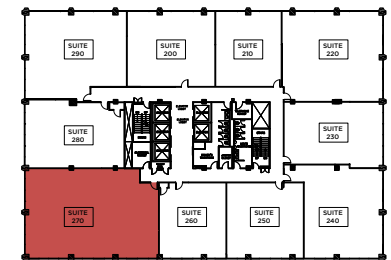

TEN
50
ONE

PERIMETER DRIVE
SCHAUMBURG

SUITE 270
2,898 RSF

MR MARC REALTY

Alan Raphaeli
847.330.1300
araphaeli@marcrealty.com