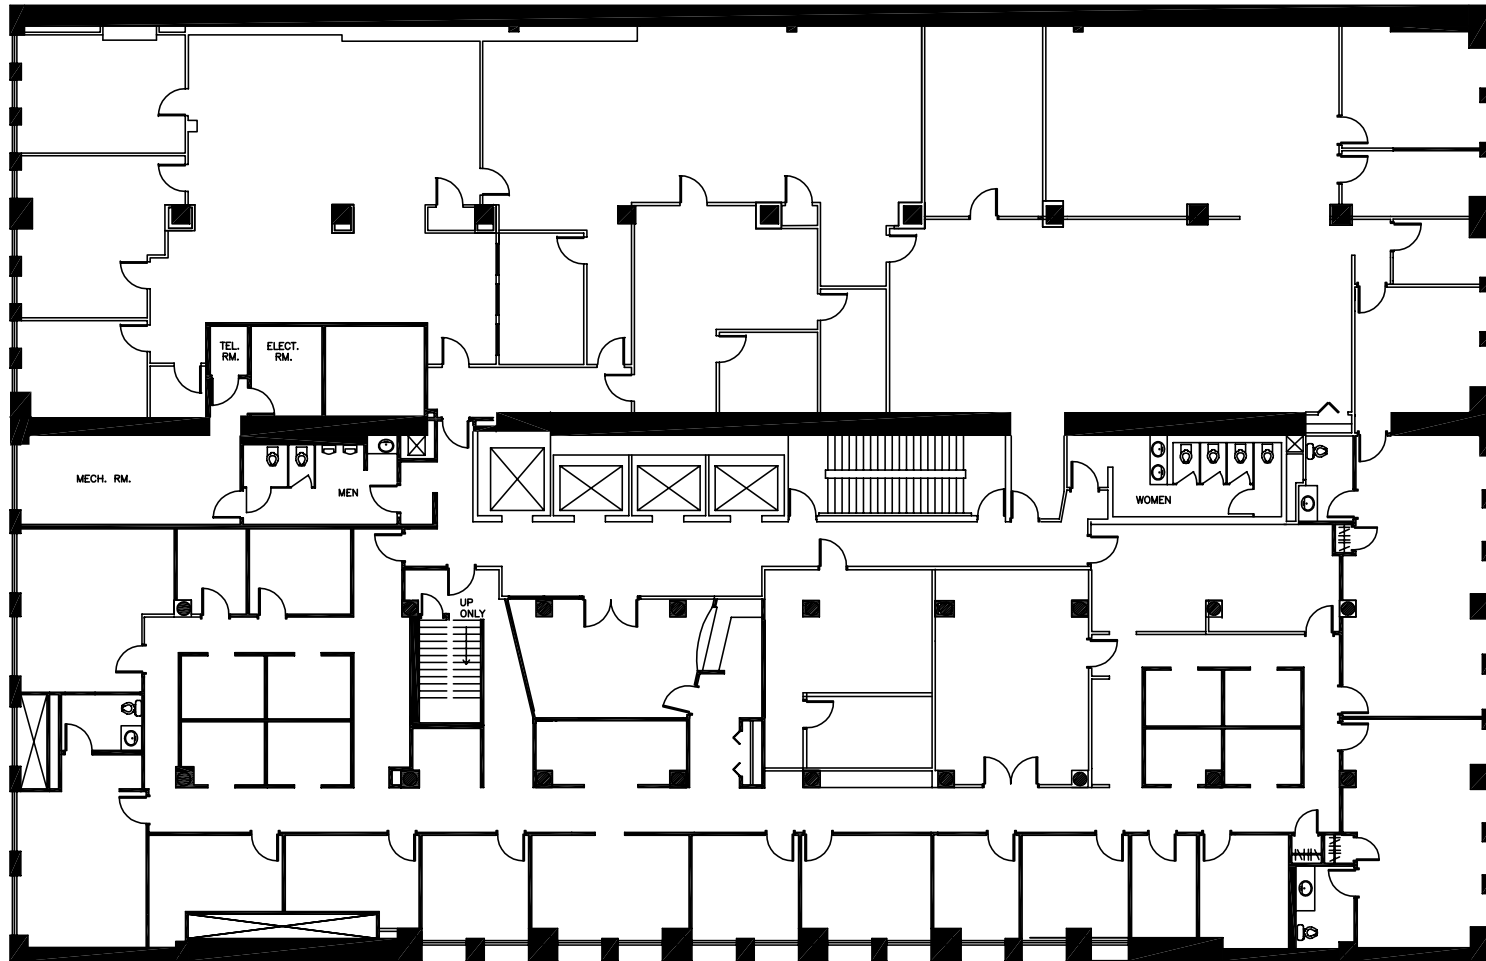

# 216 W JACKSON

Suite 400 | 17,170 RSF | CURRENT FLOOR PLAN