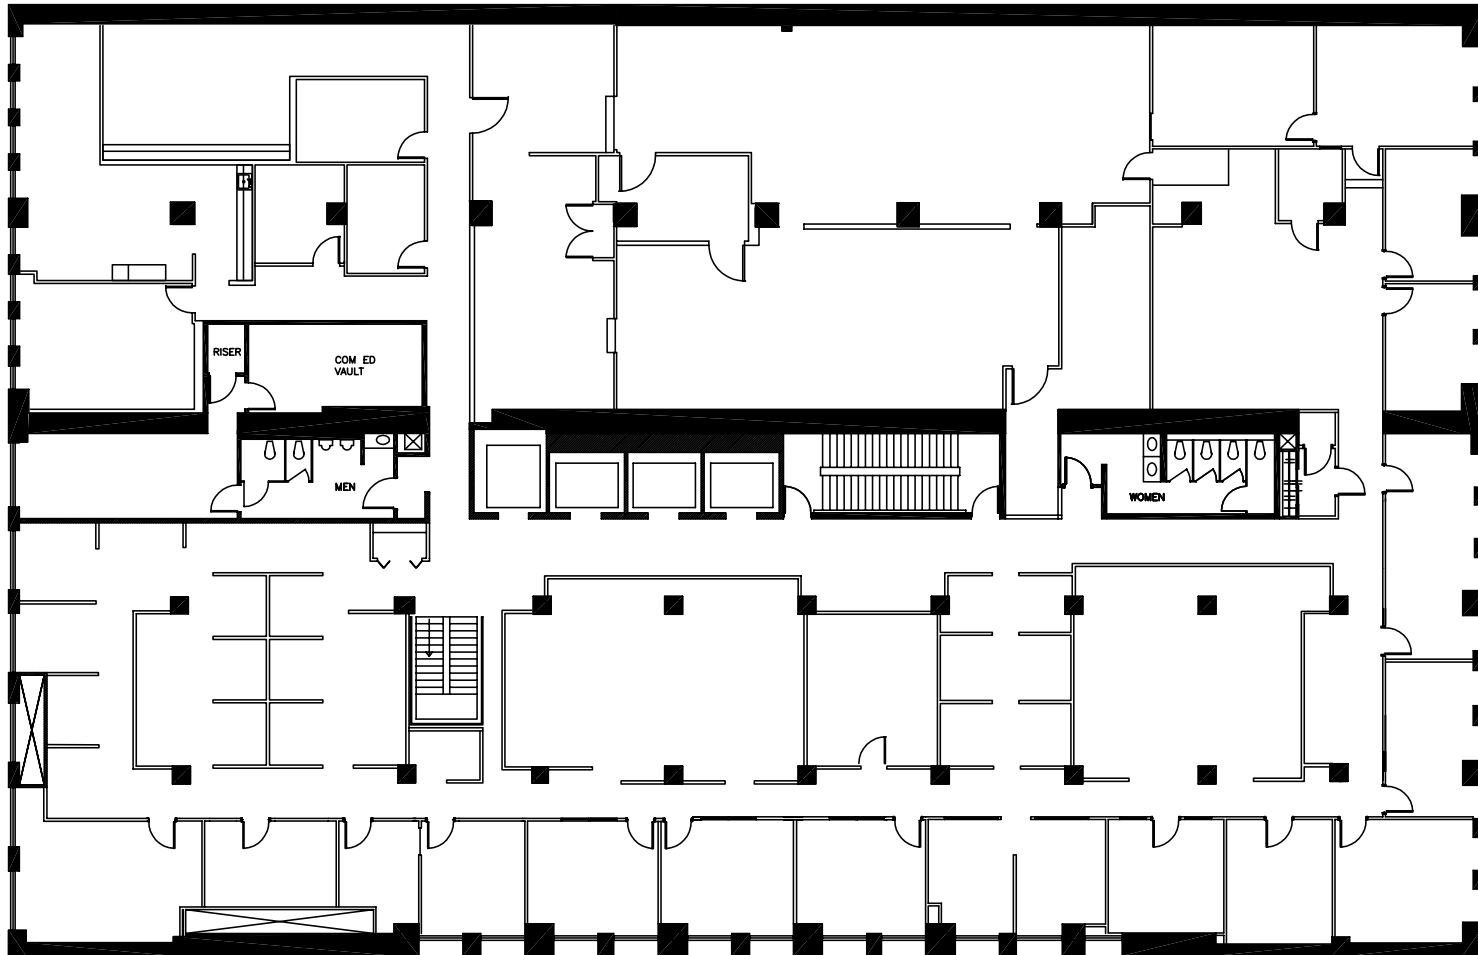

216

W. JACKSON BLVD.

Suite 500 | 17,073 RSF

MR MARC REALTY

Al Adducci | 312.425.9600 | aadducci@marcrealty.com

All information contained herein is from sources deemed reliable and is submitted subject to errors, omissions and to change of price or terms without notice. There is common ownership of the building or buildings referenced herein and Marc Realty LLC. | SF7