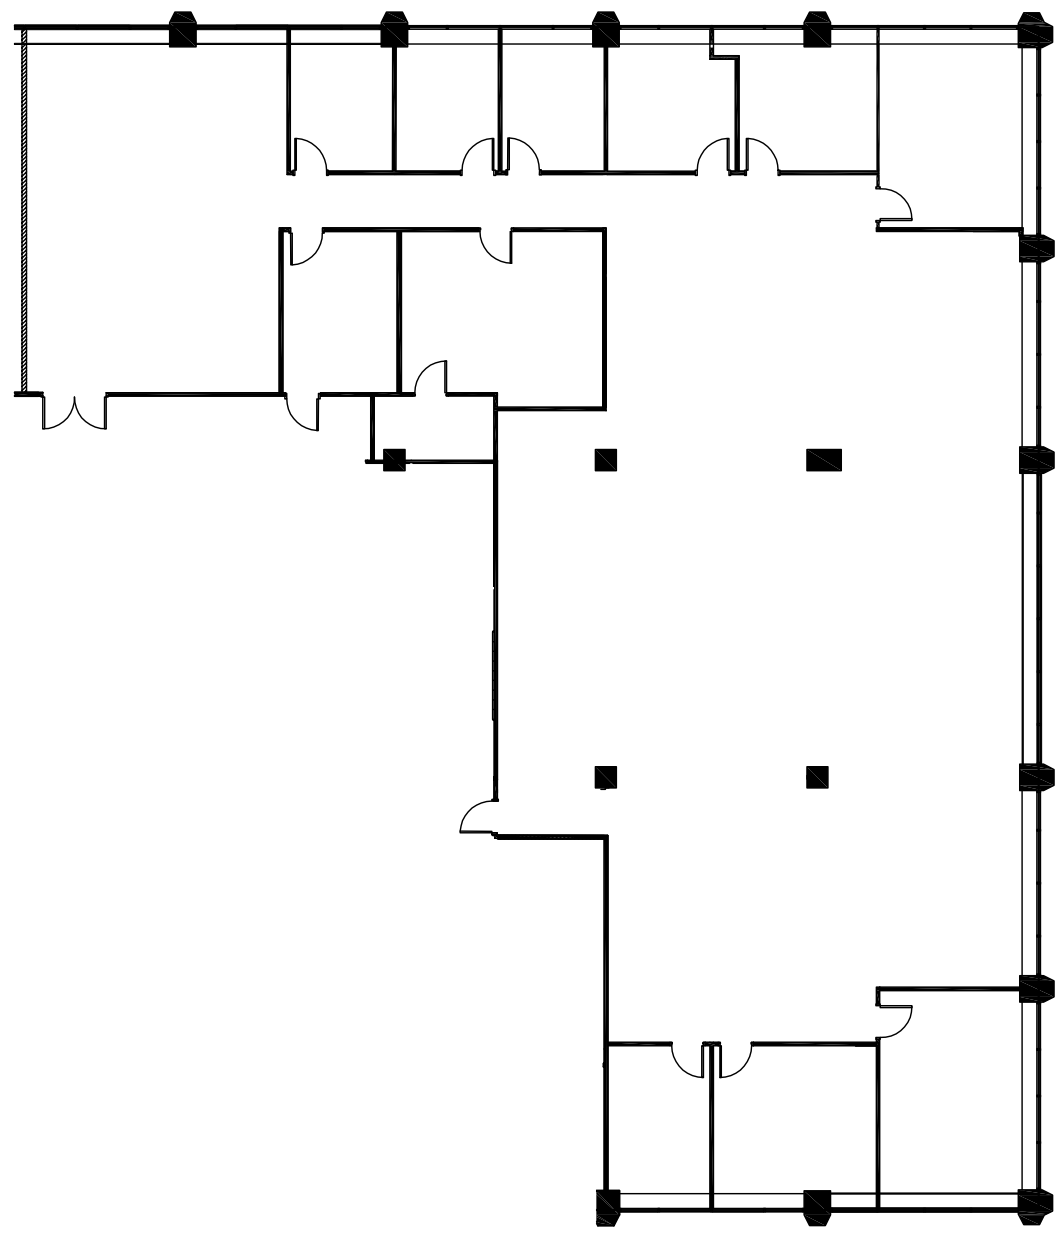

TEN
50
ONE
PERIMETER DRIVE
SCHAUMBURG

SUITE 1025
7,956 RSF