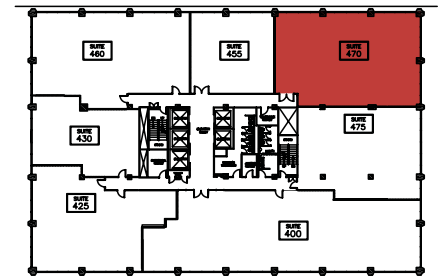

TEN
50
ONE

PERIMETER DRIVE
SCHAUMBURG

SUITE 470
2,948 RSF

MR MARC REALTY

Alan Raphaeli
847.330.1300
araphaeli@marcrealty.com