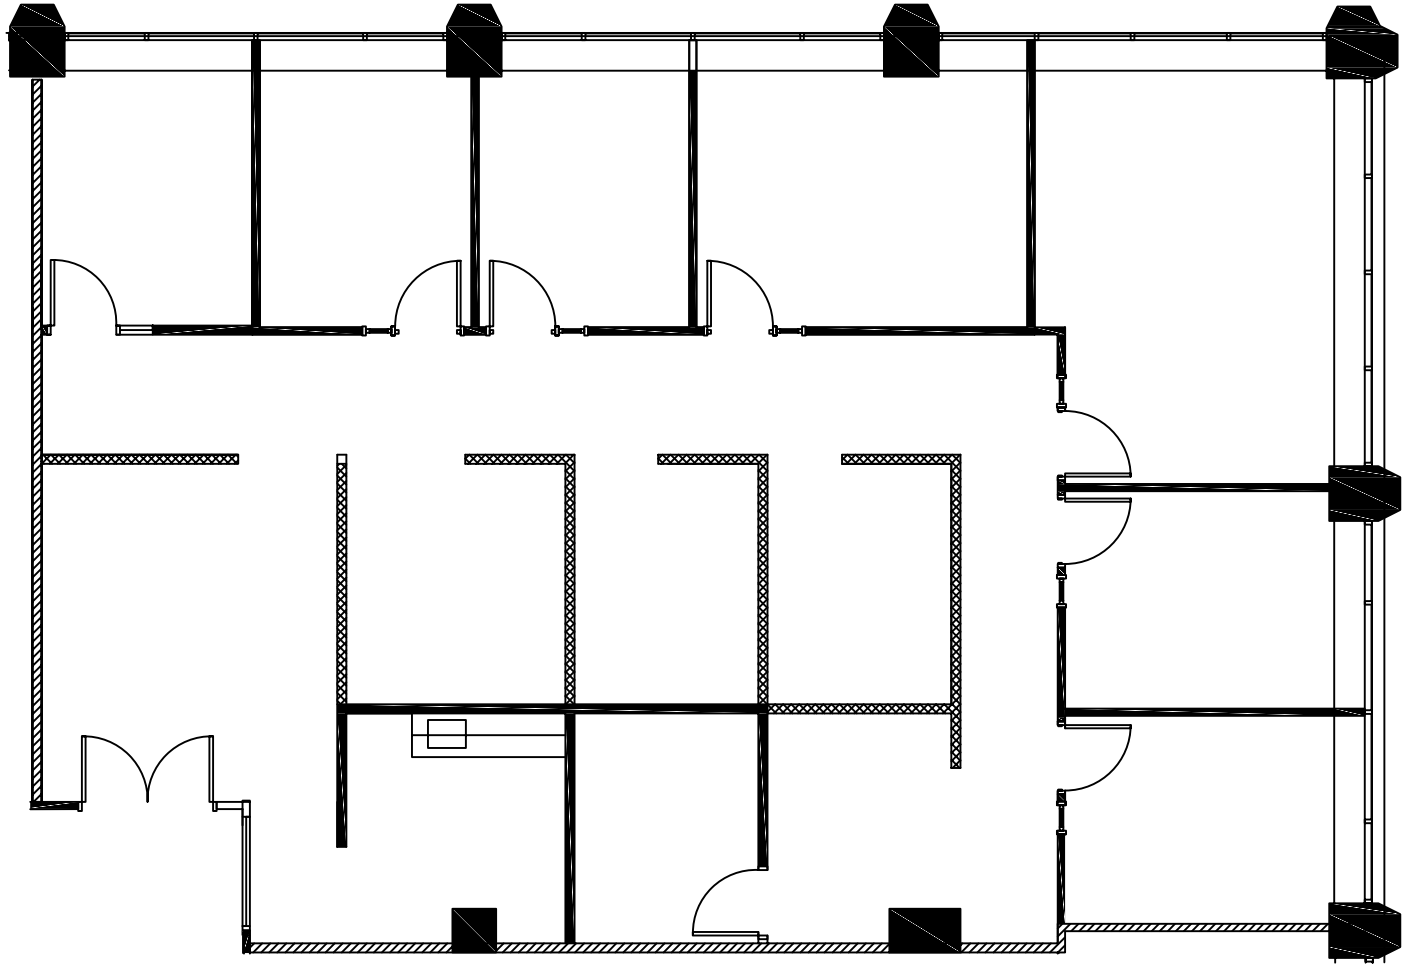

TEN
50
ONE

PERIMETER DRIVE
SCHAUMBURG

SUITE 470
2,948 RSF

MR MARC REALTY

Alan Raphaeli
847.330.1300
araphaeli@marcrealty.com