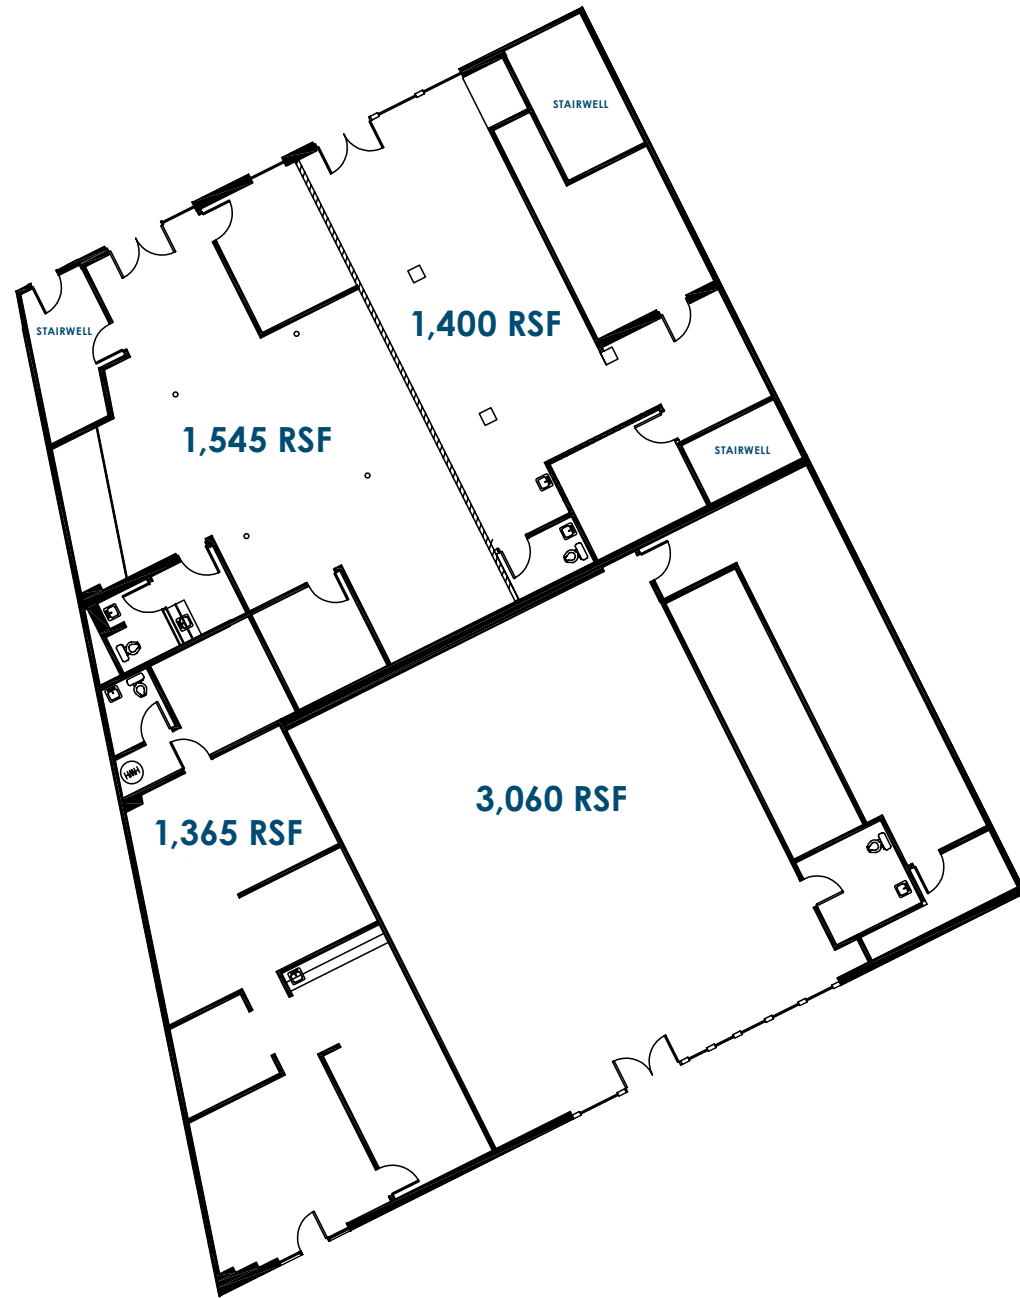

CHICAGO

FIRST FLOOR PLAN

*SPACES CAN BE COMBINED

Yasmin Aurora
312.925.0108
yaurora@marcrealty.com

Alan Raphaeli
847.330.1300
araphaeli@marcrealty.com