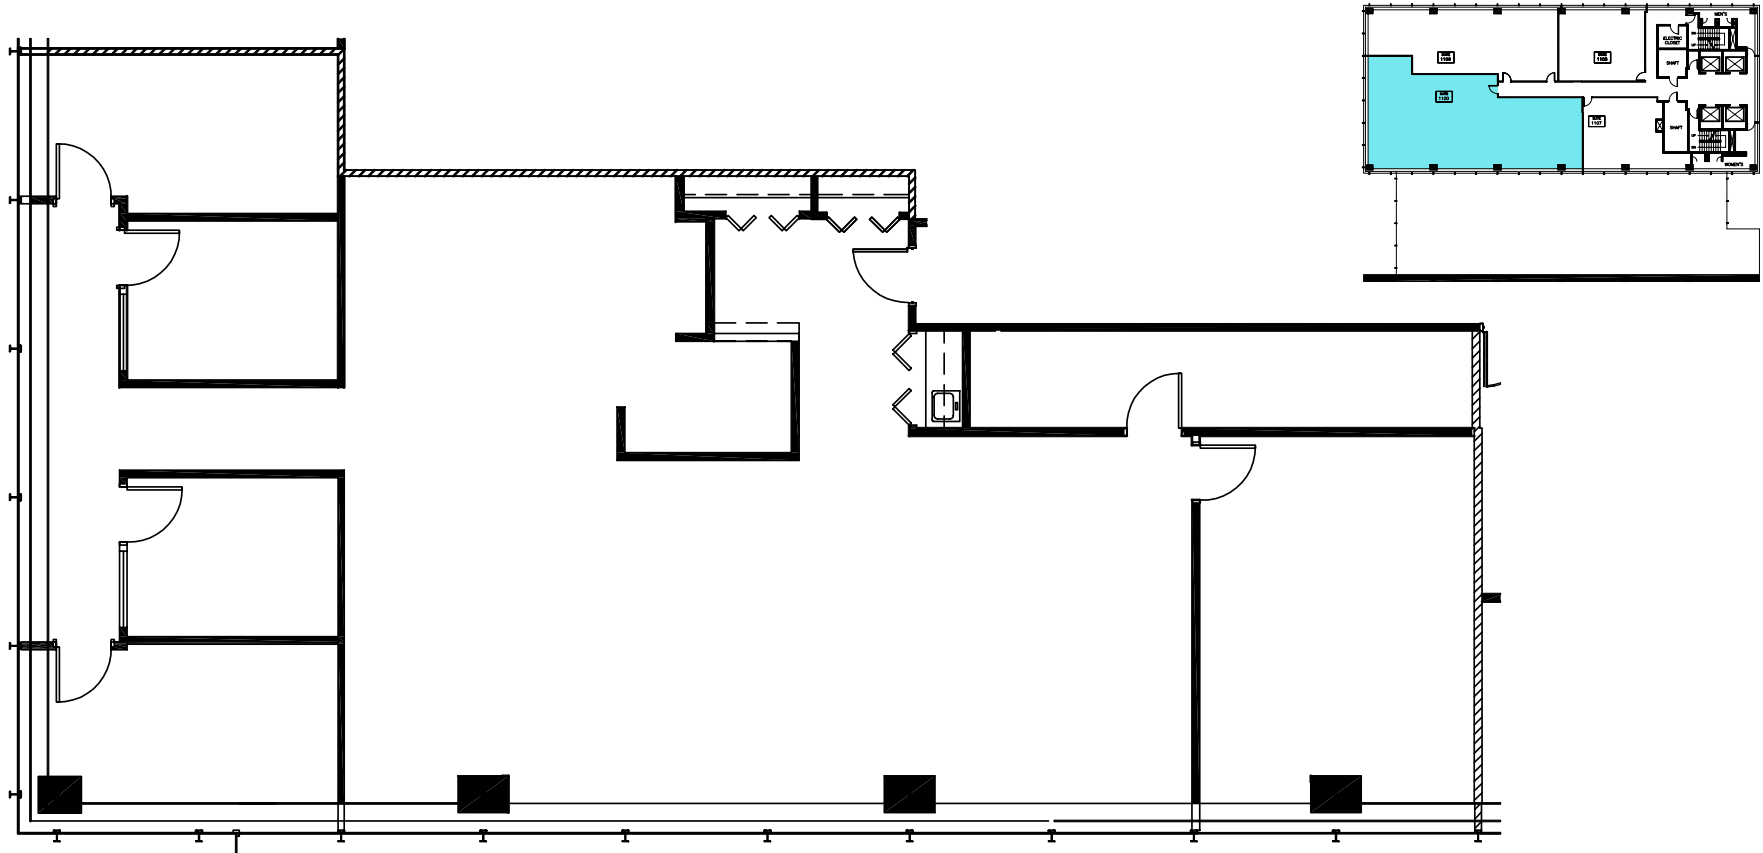

11 EAST ADAMS

SUITE 1100
3,318 rsf

MR MARC REALTY

Joe Storiz | Senior Managing Director | 312.994.5656 | jstoriz@marcrealty.com

Exceptional Value, Remarkable Locations

All information contained herein is from sources deemed reliable and is submitted subject to errors, omissions and to change of price or terms without notice. Any projections or estimates are subject to discretion. All parties should conduct careful investigation of property information. There is common ownership of the building or buildings referenced herein and Marc Realty LLC. | TL17.JA