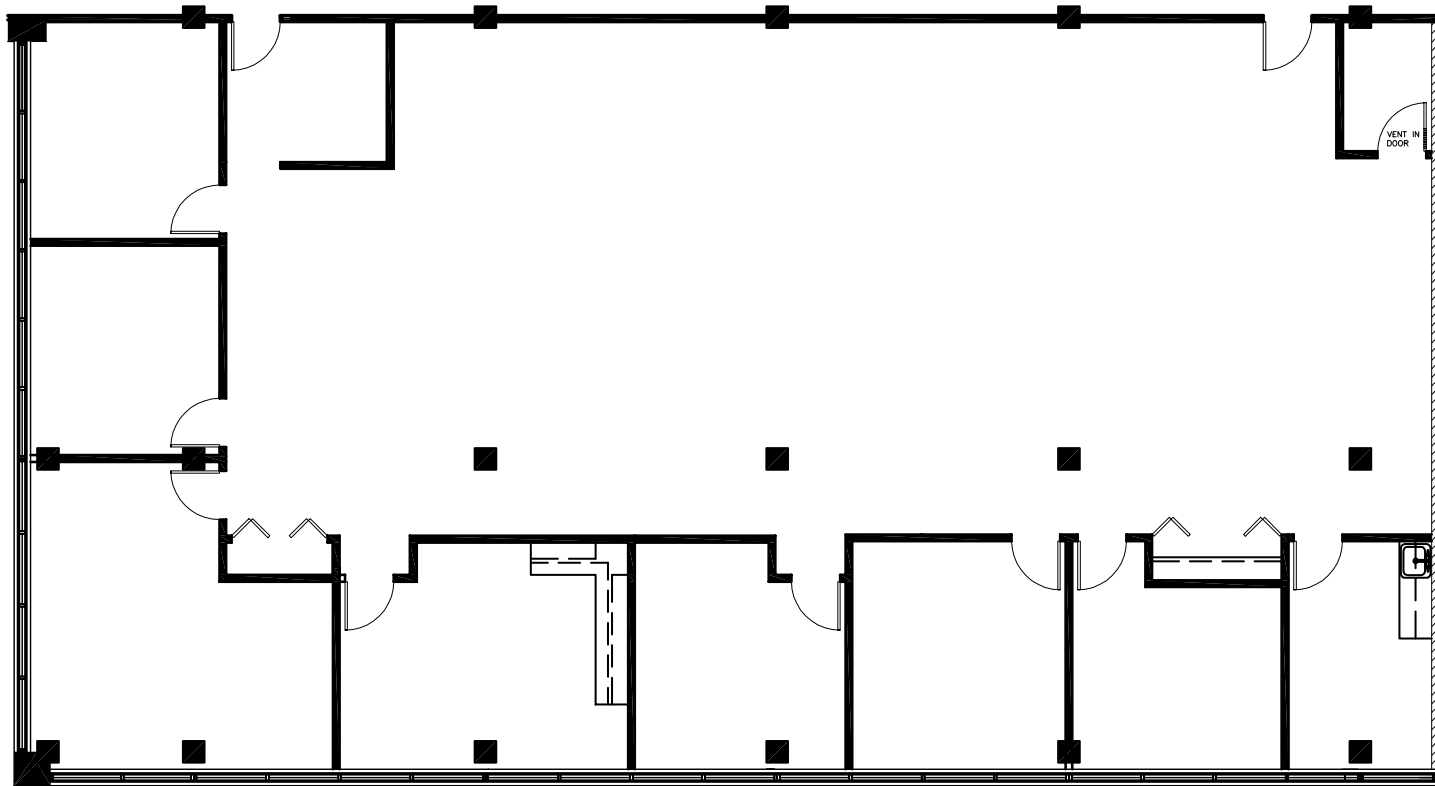

HIGH POINT PLAZA

Suite 510

4,880 rsf

MR MARC REALTY

Larry Meyer | 847.212.3220 | lmeyer@marcrealty.com
Alan Raphaeli | 847.330.1300 | araphaeli@marcrealty.com